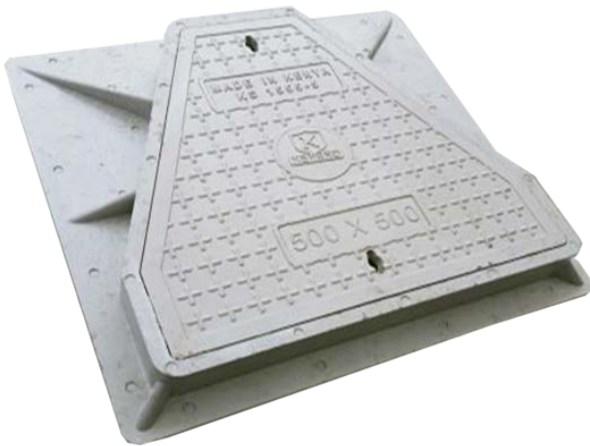

# Kenbro Manhole covers

5T, 20T & 40T polyester based triangle manhole covers with fiber reinforcement

## Description

Kenbro Triangle manhole cover are manufactured using special polyester resin which is UV resistant and is reinforced using special fiber glass Matt.

## Use

KENBRO triangle manhole can be used:

- Residential areas
- Public roads

it is suitable for areas that have both heavy and medium traffic

PRODUCT NAME	WEIGHT	SIZE	UNITS	COLOR
<b>TRIANGLE MANHOLE</b>				
40T	55KGS	500mm X 500mm	1 COVER	LIGHT GREY
20T	52KGS	700mm X 700mm	1 FRAME	
5T	50KGS			