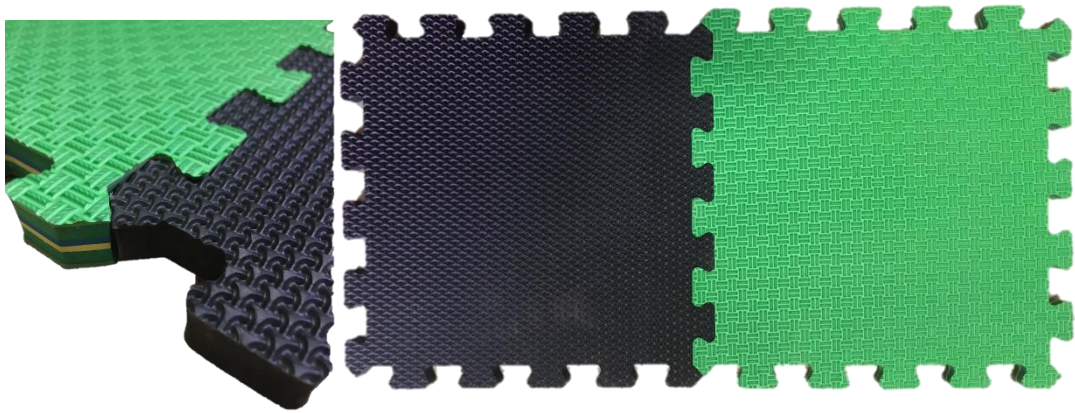

KenRubber Tiles

A Cushion effect tiles made from foamed rubber, for comfort whilst walking, playing or exercising on them.

The tiles do not need to be stuck down with adhesive, as they interlock and are held in place firmly.

Colors available: Black, Grey, Red and Green

Available in sizes:

600mm x 600mm x 20mm

300mm x 300mm x 20mm

Ideal for:

- Nursery Schools
- Gymnasium
- Indoor and Outdoor play area
- Sport grounds

Kenbro Industries Ltd